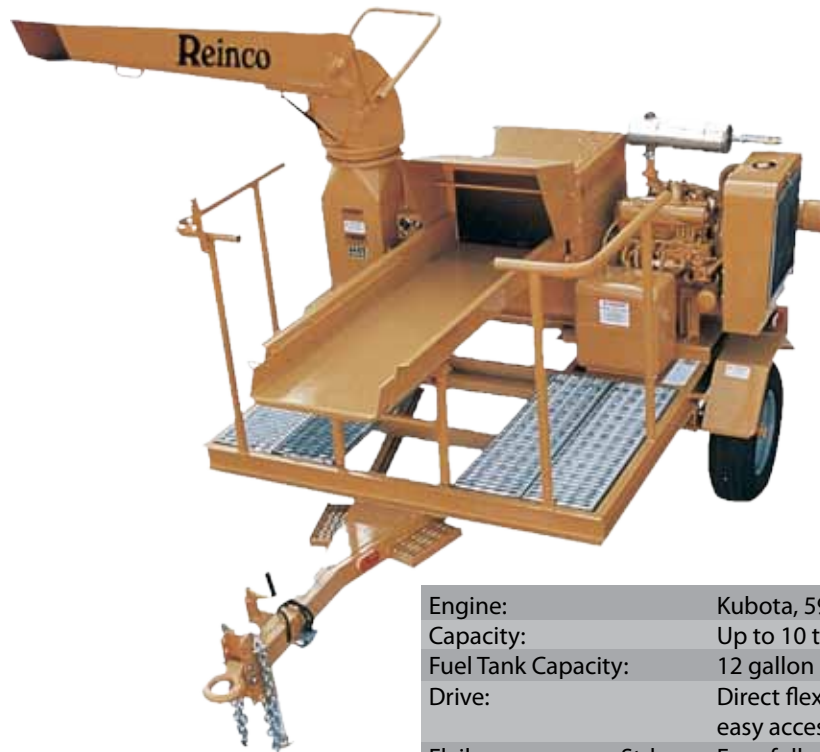

M65

PowerMulcher Series Straw Blower

The Epic M65 PowerMulcher is ideal for medium to large production sites with bale capacity for up to ten tons of hay or straw per hour, and placement of up to 85 feet. This rugged, high performance machine features improved mulch separation offering high production rates even with poor quality mulches. The sturdy, two-piece fully adjustable feed tray extends to speed mulch delivery to the placement operator. Five acres or more can be mulched in an hour or less. Combining over forty years of experience in this specialized field, Epic's commitment to customer service, and with an industry leading two-year PowerMulcher warranty, your satisfaction can be assured.

Engine:		Kubota, 59 hp (44 kW), water cooled diesel
Capacity:		Up to 10 tons per hour
Fuel Tank Capacity:		12 gallon (45.4 liter)
Drive:		Direct flexible insert drive coupling features easy access replacement bushings
Flail:	Std.	Four fully adjustable full hardened chan flail stations
	Opt.	Flail knives make easy work of tough materials
Blower:		26 1/8" OD, six blade reinforced material handling type wheel, dynamically and statically balanced
Discharge Head:		Heavy duty slew bearing mounted, gas charged spring counter balanced with center mount bearings, 360 degree horizontal rotation, 60 degree vertical articulation, urethane abrasion resistant rolling boom seals and stainless steel side wipers
Range:		Up to 85 ft (25.9 m)
Brakes:	Trailer	Electric brakes with brake away switch
Lights:	Trailer	DOT compliant LED lighting including marker, identification lights, and license plate bracket
Axle:	Trailer	5200 lb precambered with steel shackle type spring assembly
Tires:	Trailer	ST225/75R15 8 ply
Hitch:	Trailer	2 5/16" ball hitch - lunette eye optional
Weight:	Skid	2200 lbs. (998 kg)
	Trailer	2400 lbs (1220 kg)
Length:	Skid	8'9" (3 m)
	Trailer	11' 10" (3.6 m)
Width:	Skid	8' 0" (2.4 m)
	Trailer	7' 11 1/2" (2.4 m)
Height:	Skid	6' 0" (1.8 m)
	Trailer	7' 2 1/2" (2.2 m)